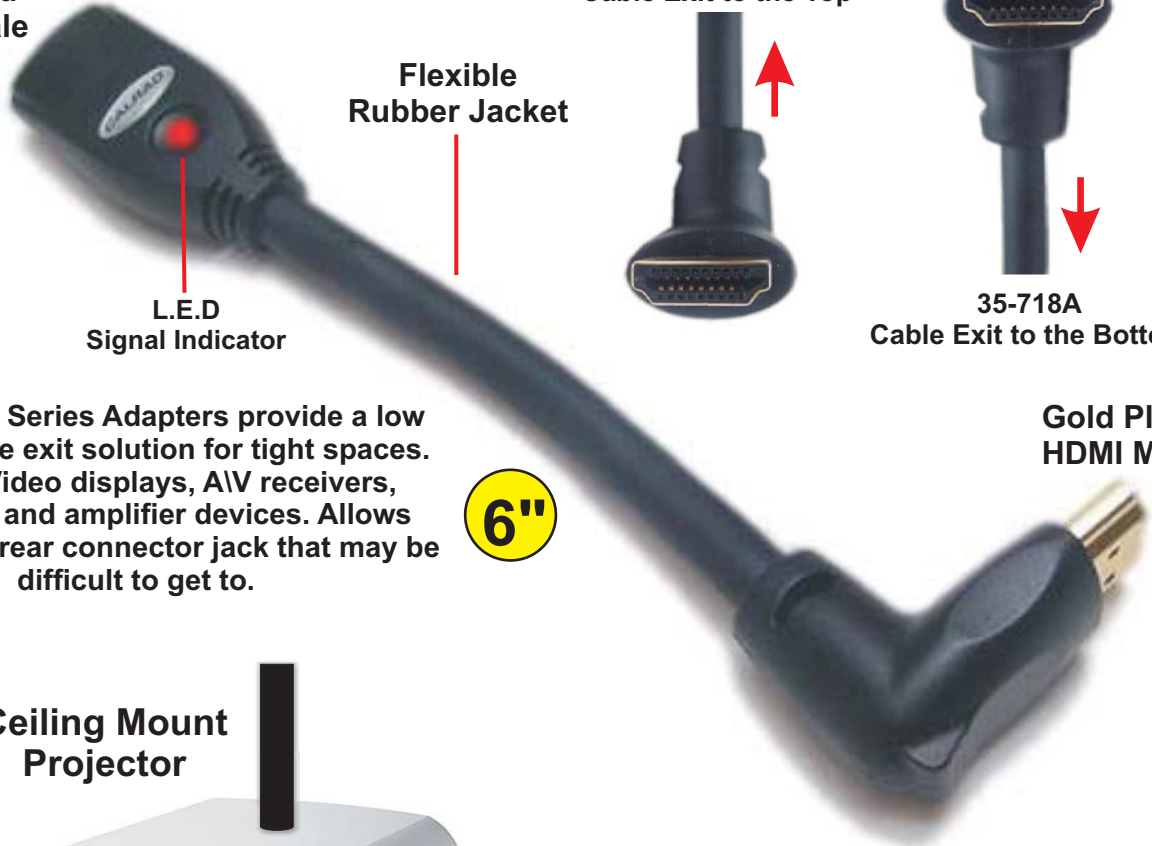

### 35-718, 35-718A HDMI Right Angle Adapter Cables

Gold Plated  
HDMI Female

35-718  
Cable Exit to the Top

35-718A  
Cable Exit to the Bottom

L.E.D  
Signal Indicator

Flexible  
Rubber Jacket

Gold Plated  
HDMI Male

6"

The 35-718 Series Adapters provide a low profile cable exit solution for tight spaces. Behind Video displays, A/V receivers, switching and amplifier devices. Allows access to a rear connector jack that may be difficult to get to.